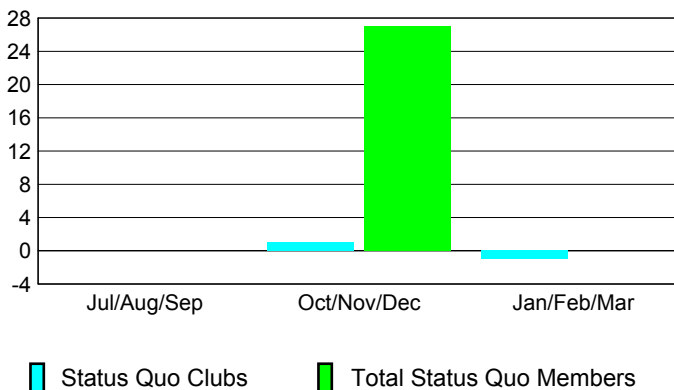

Club Results 2008-2009

Goal, New, Dropped, Gain/Loss

Comparison of Club Gain/Loss

Current Year Compared to the Previous Year

YTD Status Quo Clubs 2008-2009

Status Quo Clubs Compared to Status Quo Members

MEMBERSHIP

Membership Results 2008-2009

Membership 2007-2008

Month	Net Memb	Actual New	Actual Dropped	Gain/Loss of	Gain/Loss of
	Goal	Memb	Memb	Memb	Memb
Jul/Aug/Sep	50	88	-109	-21	39
Oct/Nov/Dec	20	39	-26	13	5
Jan/Feb/Mar	0	66	-42	24	4
Totals	70	193	-177	16	48