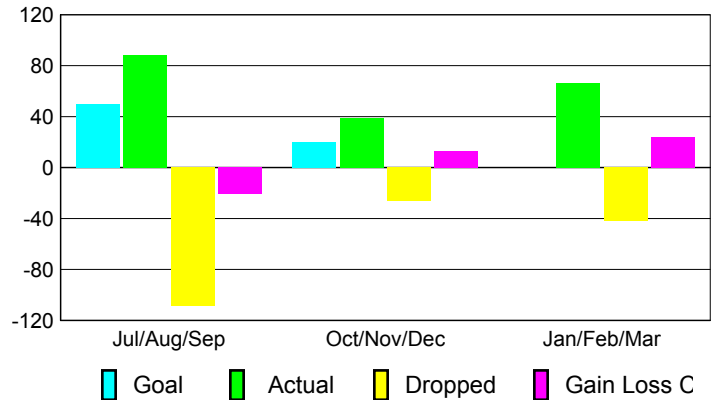

Membership Results 2008-2009

Goal, New, Dropped, Gain/Loss