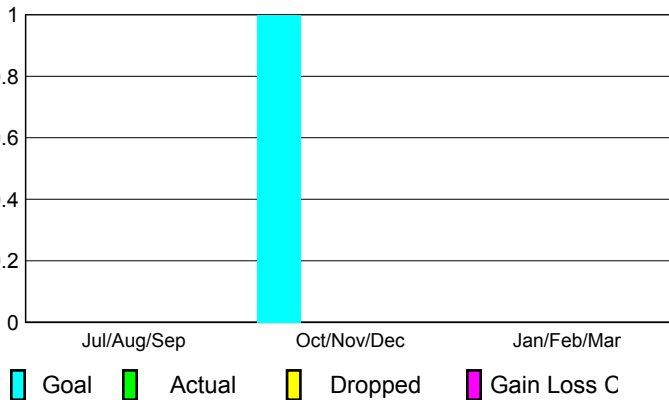

2008-2009 GMT Quarterly Report for District (or Undistricted) **District 303**

GMT: **PAUL CHOR HO FAN**

Location: **HONG KONG, CHINA**

GMT CA: **5**

CLUBS

Club Results 2008-2009

Clubs 2007-2008

Month	New Club	Actual New	Actual Dropped	Gain/Loss of	Gain/Loss of
	Goal	Clubs	Clubs	Clubs	Clubs
Jul/Aug/Sep	0	0	0	0	0
Oct/Nov/Dec	1	0	0	0	0
Jan/Feb/Mar	0	0	0	0	0
Totals	1	0	0	0	0

Club Results 2008-2009

Goal, New, Dropped, Gain/Loss

Comparison of Club Gain/Loss

Current Year Compared to the Previous Year

YTD Status Quo Clubs 2008-2009

Status Quo Clubs Compared to Status Quo Members

MEMBERSHIP