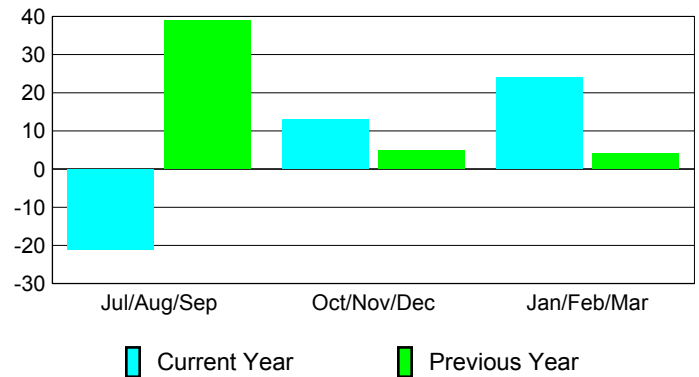

Membership Results 2008-2009

Membership 2007-2008

Month	Net Memb	Actual New	Actual Dropped	Gain/Loss of	Gain/Loss of
	Goal	Memb	Memb	Memb	Memb
Jul/Aug/Sep	50	88	-109	-21	39
Oct/Nov/Dec	20	39	-26	13	5
Jan/Feb/Mar	0	66	-42	24	4
Totals	70	193	-177	16	48

Membership Results 2008-2009

Goal, New, Dropped, Gain/Loss

Comparison of Membership Gain/Loss

Current Year Compared to the Previous Year

Gender Comparison 2008-2009